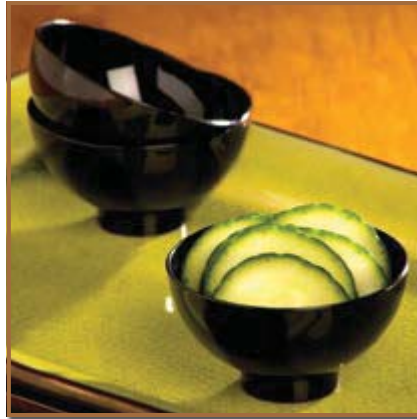

EMI-609 Petite Bowl

Colors: Clear, Black, White

Size: 2 oz.

Case Pk: 200 - 20/10 Cube: 0.46 Wt: 4 lbs

Case Dim: 14 x 6.25 x 9

NEW