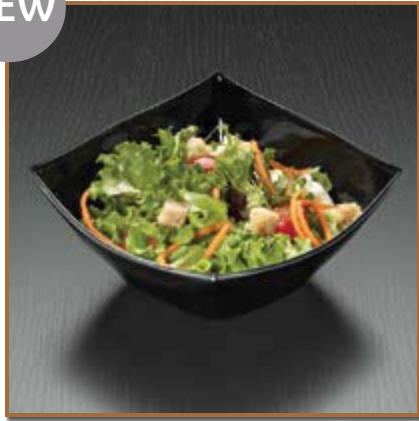

NEW

**EMI-SB16 16 oz. Glimmerware Bowl**

Colors: White/Silver-look, Black/Silver-look, Clear/Silver-look

Case Pk: 50      Cube: 0.33      Wt: 4.35 lbs  
Case Dim: 12.2 x 6.1 x 7.7

 Lid: EMI-SB16LP

NEW

**EMI-SB32 32 oz. Glimmerware Bowl**