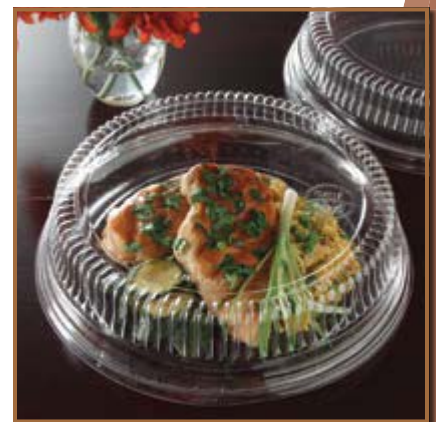

EMI-310LP 10" Dome Lid (PET)
Colors: Clear
Case Pk: 120 Cube: 1.87 Wt: 11 lbs
Case Dim: 21.25 x 13.5 x 11.25

Impress without the stress, entertain without the strain. Our Majestic tableware instantly turns any celebration into a real sensation. With its sleek look, super high gloss finish and contemporary design, our dinnerware appeals to even the most discriminating of tastes. Creating an impressive table setting has never been so easy and affordable.